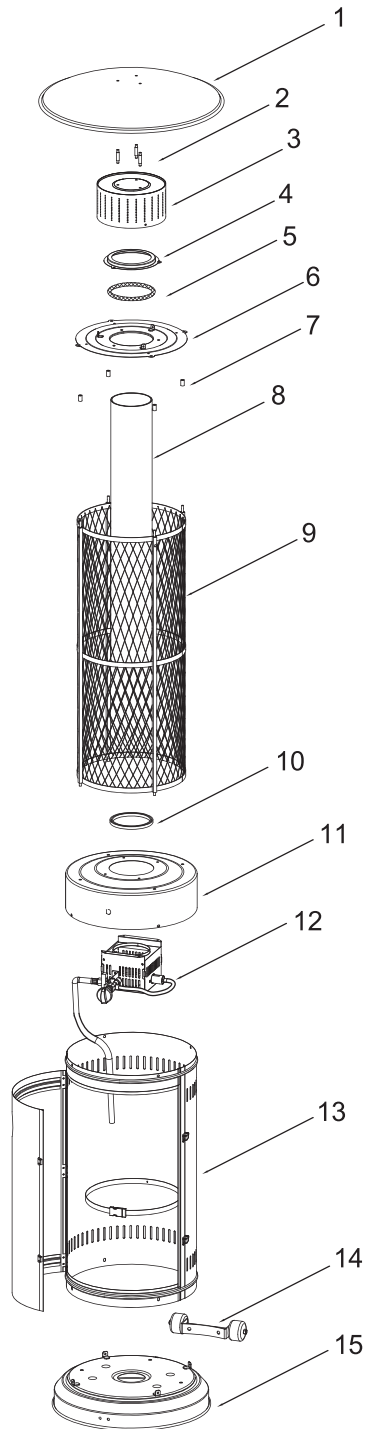

Parts Breakdown

Model PH-CN-2105-C 43585

Parts Breakdown

Model PH-CN-2105-C 43585

Item No.	Description	Position	Item No.	Description	Position	Item No.	Description	Position
63396	Reflector for 43585	1	63401	Round Top for 43585	6	63406	Tank Cover for 43585	11
63397	Stud for 43585	2	63402	Protective Guard Support Tube for 43585	7	63407	Burner and Control Box for 43585	12
63398	Flame Screen for 43585	3	63403	Glass Tube for 43585	8	63408	Tank Housing for 43585	13
63399	Tube Lockers for 43585	4	63404	Protective Guard for 43585	9	63409	Wheel for 43585	14
63400	Fiber Ring for 43585	5	63405	Rubber Ring/Gasket for 43585	10	63410	Base for 43585	15